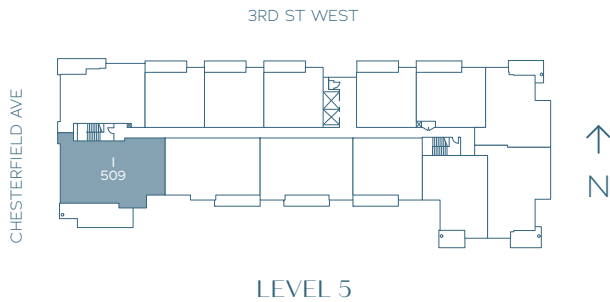

FLOORPLAN

LEVEL 5

3 BED + DEN + 3 BATH

INDOOR  
1,679 sq ft

OUTDOOR  
451 sq ft